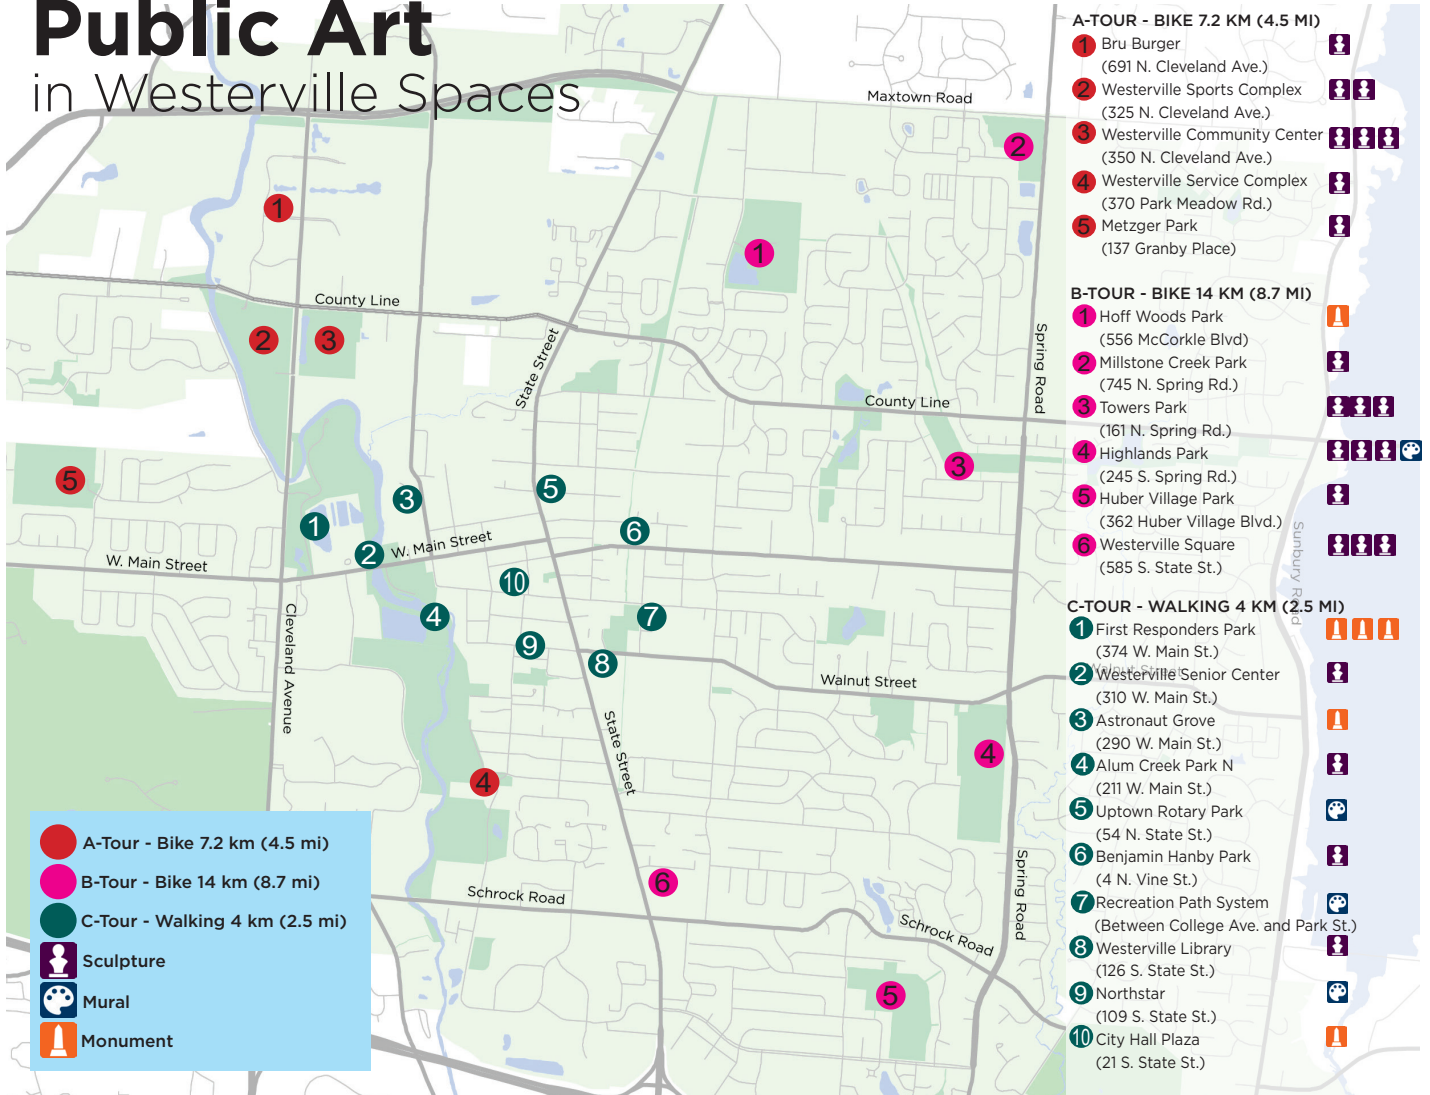

# Public Art in Westerville Spaces

- A-Tour - Bike 7.2 km (4.5 mi)
- B-Tour - Bike 14 km (8.7 mi)
- C-Tour - Walking 4 km (2.5 mi)
- Sculpture
- Mural
- Monument

- A-TOUR - BIKE 7.2 KM (4.5 MI)**
- 1 Bru Burger (691 N. Cleveland Ave.)
  - 2 Westerville Sports Complex (325 N. Cleveland Ave.)
  - 3 Westerville Community Center (350 N. Cleveland Ave.)
  - 4 Westerville Service Complex (370 Park Meadow Rd.)
  - 5 Metzger Park (137 Granby Place)
- B-TOUR - BIKE 14 KM (8.7 MI)**
- 1 Hoff Woods Park (556 McCorkle Blvd)
  - 2 Millstone Creek Park (745 N. Spring Rd.)
  - 3 Towers Park (161 N. Spring Rd.)
  - 4 Highlands Park (245 S. Spring Rd.)
  - 5 Huber Village Park (362 Huber Village Blvd.)
  - 6 Westerville Square (585 S. State St.)
- C-TOUR - WALKING 4 KM (2.5 MI)**
- 1 First Responders Park (374 W. Main St.)
  - 2 Westerville Senior Center (310 W. Main St.)
  - 3 Astronaut Grove (290 W. Main St.)
  - 4 Alum Creek Park N (211 W. Main St.)
  - 5 Uptown Rotary Park (54 N. State St.)
  - 6 Benjamin Hanby Park (4 N. Vine St.)
  - 7 Recreation Path System (Between College Ave. and Park St.)
  - 8 Westerville Library (126 S. State St.)
  - 9 Northstar (109 S. State St.)
  - 10 City Hall Plaza (21 S. State St.)

## A-TOUR - BIKE 7.2 KM (4.5 MI)

- 1 Bru Burger (691 N. Cleveland Ave.)  
 *Silo*
- 2 Westerville Sports Complex (325 N. Cleveland Ave.)  
 *The Chase*  
 *To Life*
- 3 Westerville Community Center (350 N. Cleveland Ave.)  
 *Acrobat*  
 *Challenger*  
 *Life Force*
- 4 Westerville Service Complex (370 Park Meadow Rd.)  
 *Five Rings of Truth*
- 5 Metzger Park (137 Granby Place)  
 *Softball Player*