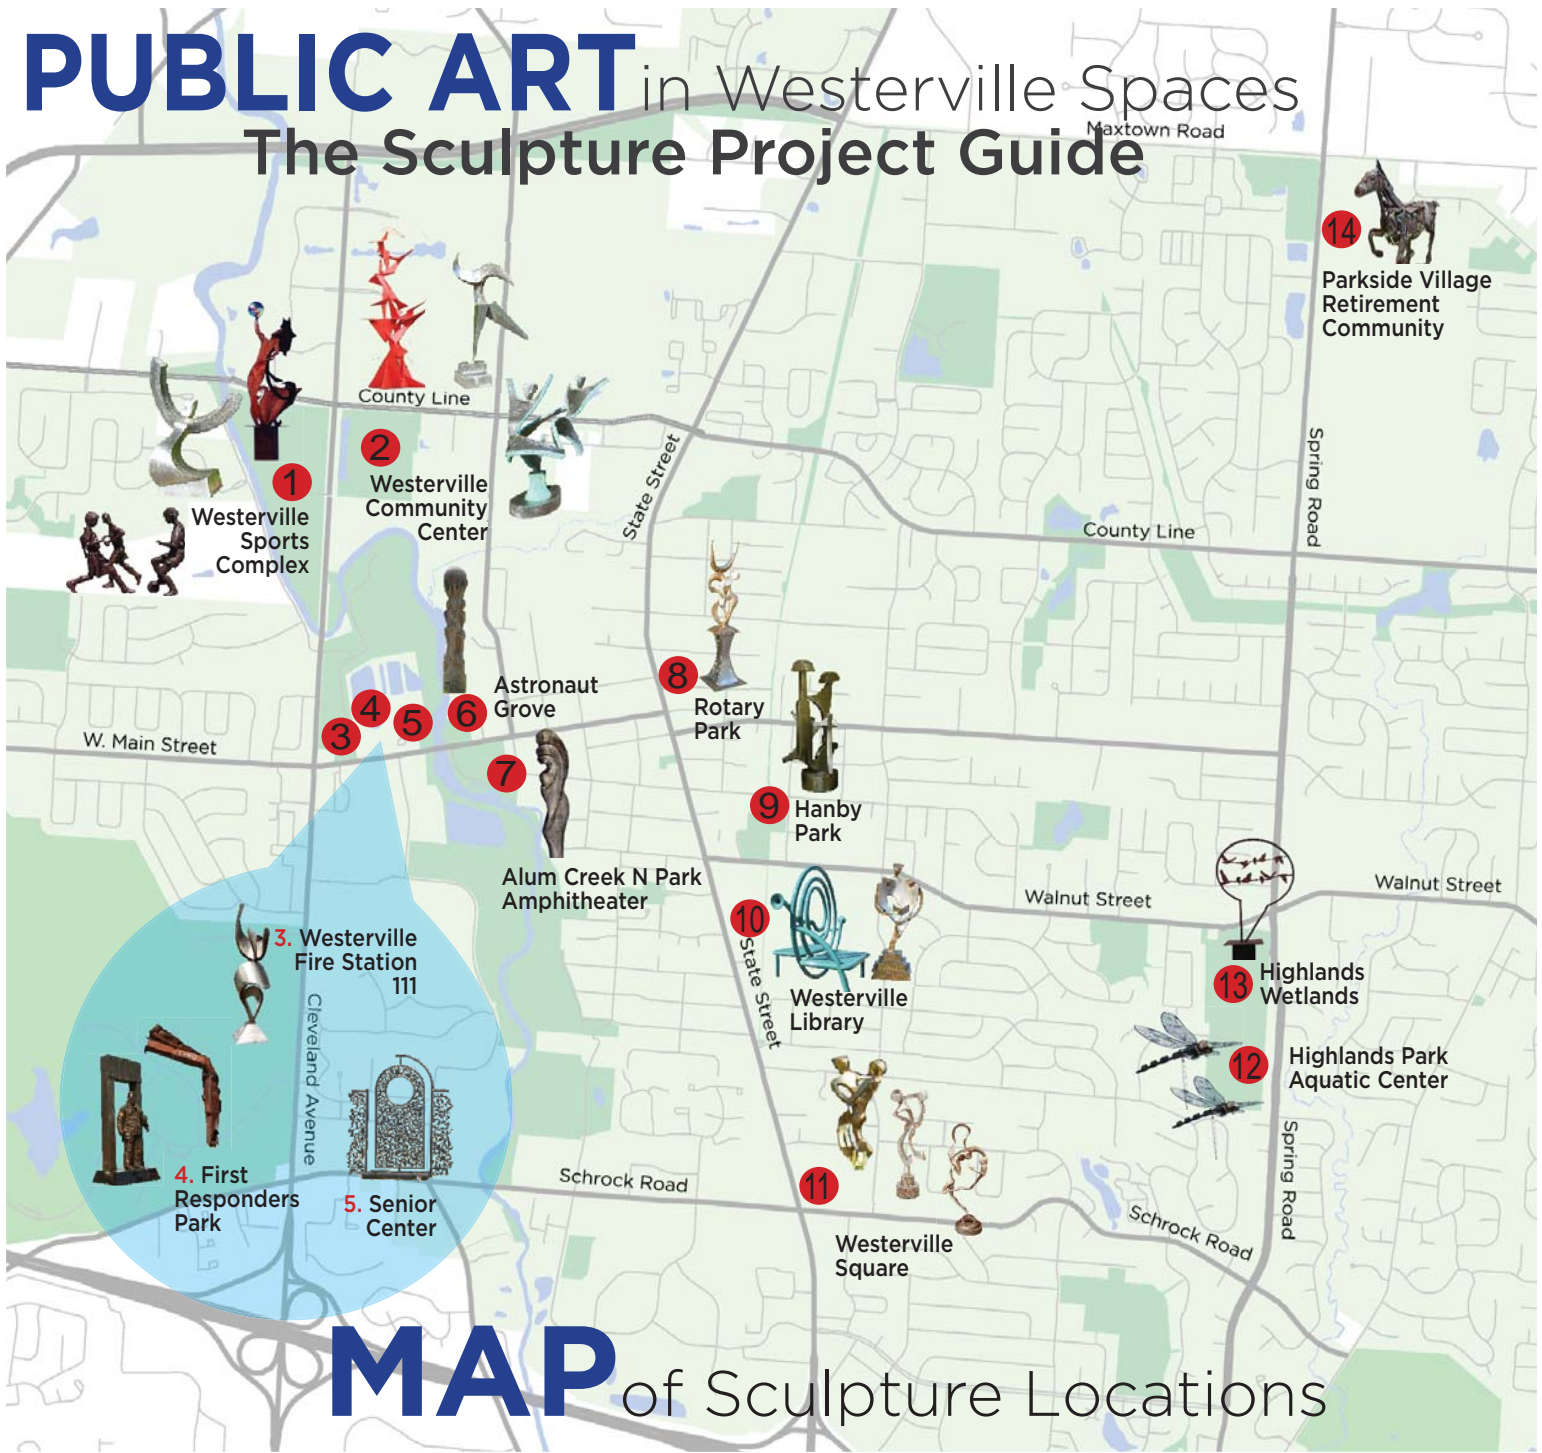

PUBLIC ART in Westerville Spaces

The Sculpture Project Guide

Locations and Addresses

1. Westerville Sports Complex,
325 N Cleveland Avenue
SOCCER PLAYERS
VENUS REDUX
TO LIFE
2. Westerville Community Center,
350 N Cleveland Avenue
ACROBAT
LIFE FORCE
CHALLENGER
3. Westerville Fire Station 111,
400 W Main Street
SYNERGISTIC RHYTHM
4. First Responders Park,
374 W Main Street
THE CROSSING
TRADE CENTER STEEL
5. Senior Center, 310 W Main Street
GARDEN GATE
6. Astronaut Grove, 290 W Main Street
REACH FOR THE STARS
7. Alum Creek N Park, 211 W Main Street
FAMILY
8. Rotary Park, 54 N State Street
MINOTAUR AND MAIDEN
9. Hanby Park, 115 E Park Street
FAMILY (2)
10. Westerville Library,
126 S State Street
COCHLEA BENCH
STORYTELLER
11. Westerville Square,
585 S State Street
WALTZING
WALTZING (2)
SHADOW DANCERS
12. Highlands Park Aquatic Center,
245 S Spring Road
DRAGONFLY (X2)
13. Highlands Wetlands,
245 S Spring Road
FOWL LANGUAGE
14. Parkside Village Retirement Community,
730 N Spring Road
DASH

MAP of Sculpture Locations