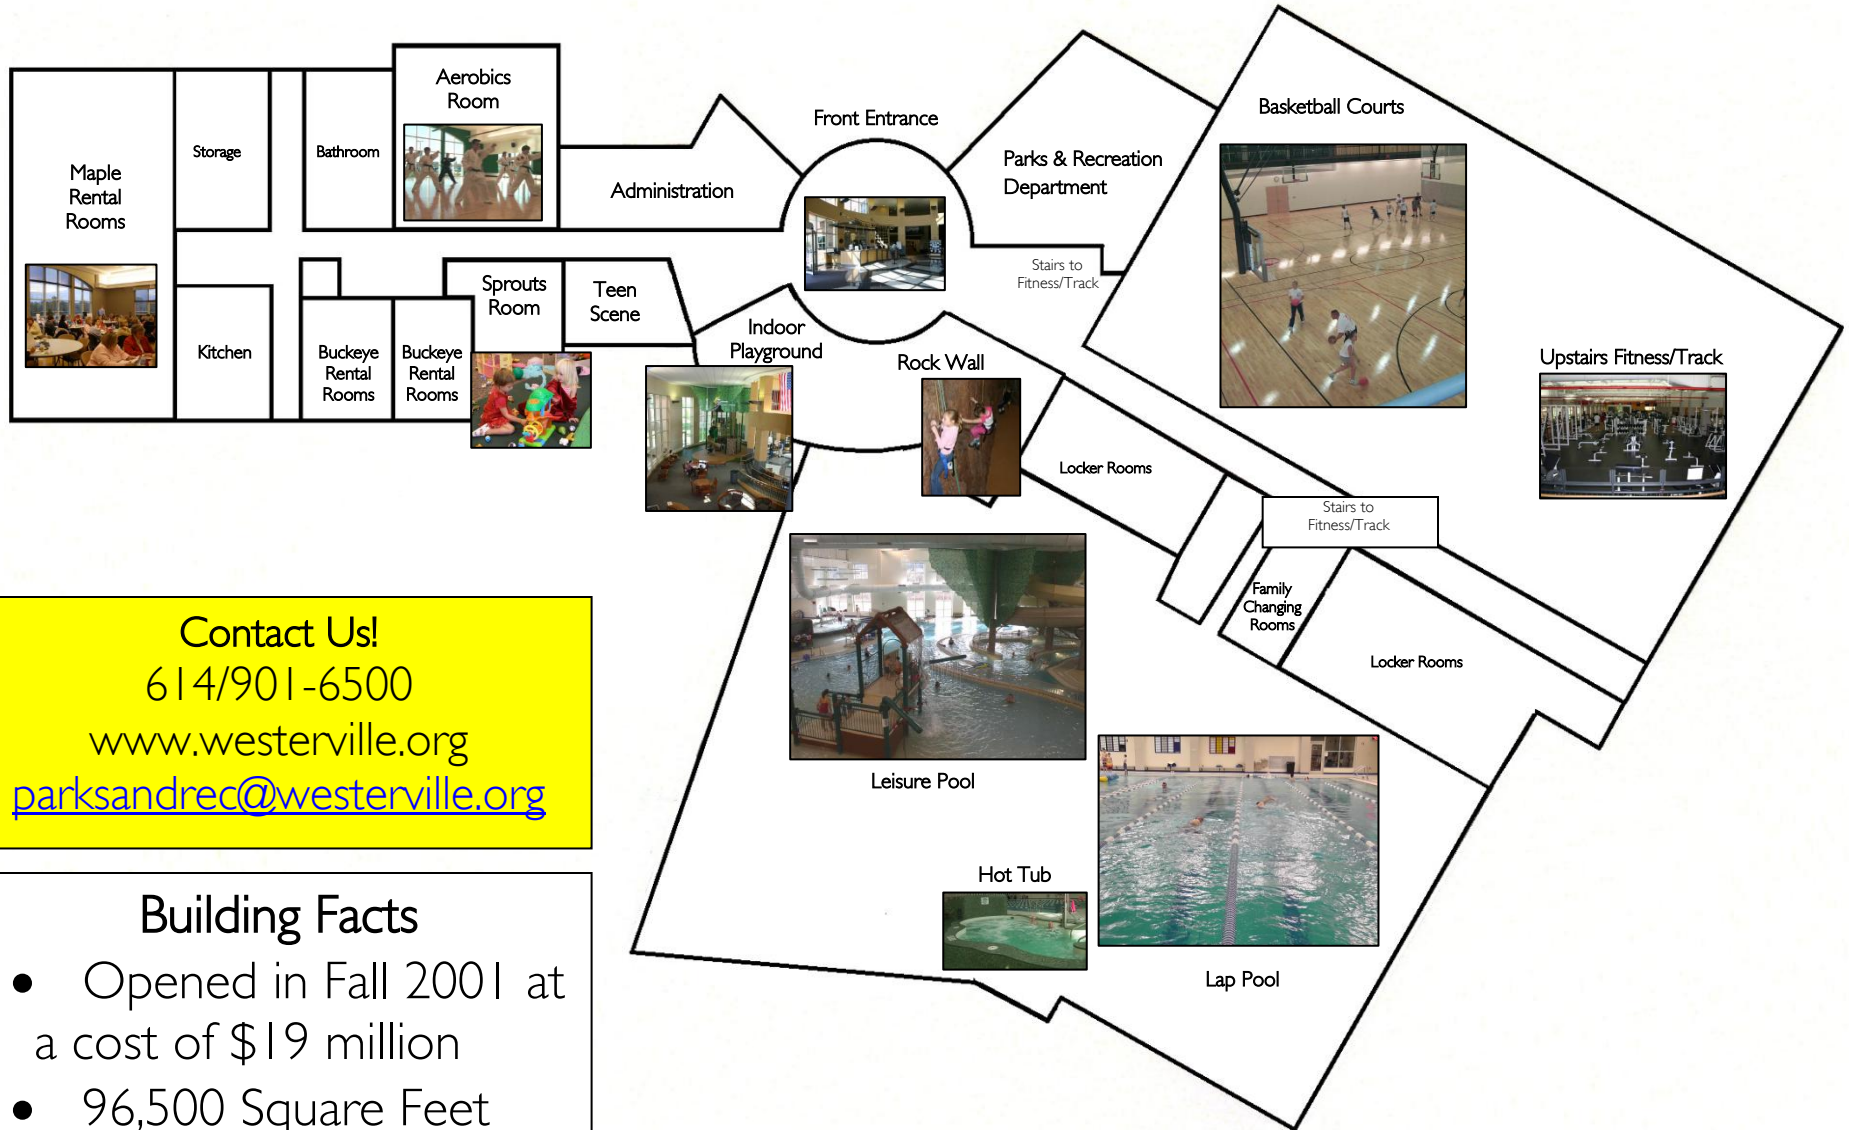

Westerville Community Center Interactive Map

Contact Us!
614/901-6500
www.westerville.org
parksandrec@westerville.org

1. **Building Facts**
2. Opened in Fall 2001 at a cost of $19 million
   - 96,500 Square Feet

See back for more detailed building information!